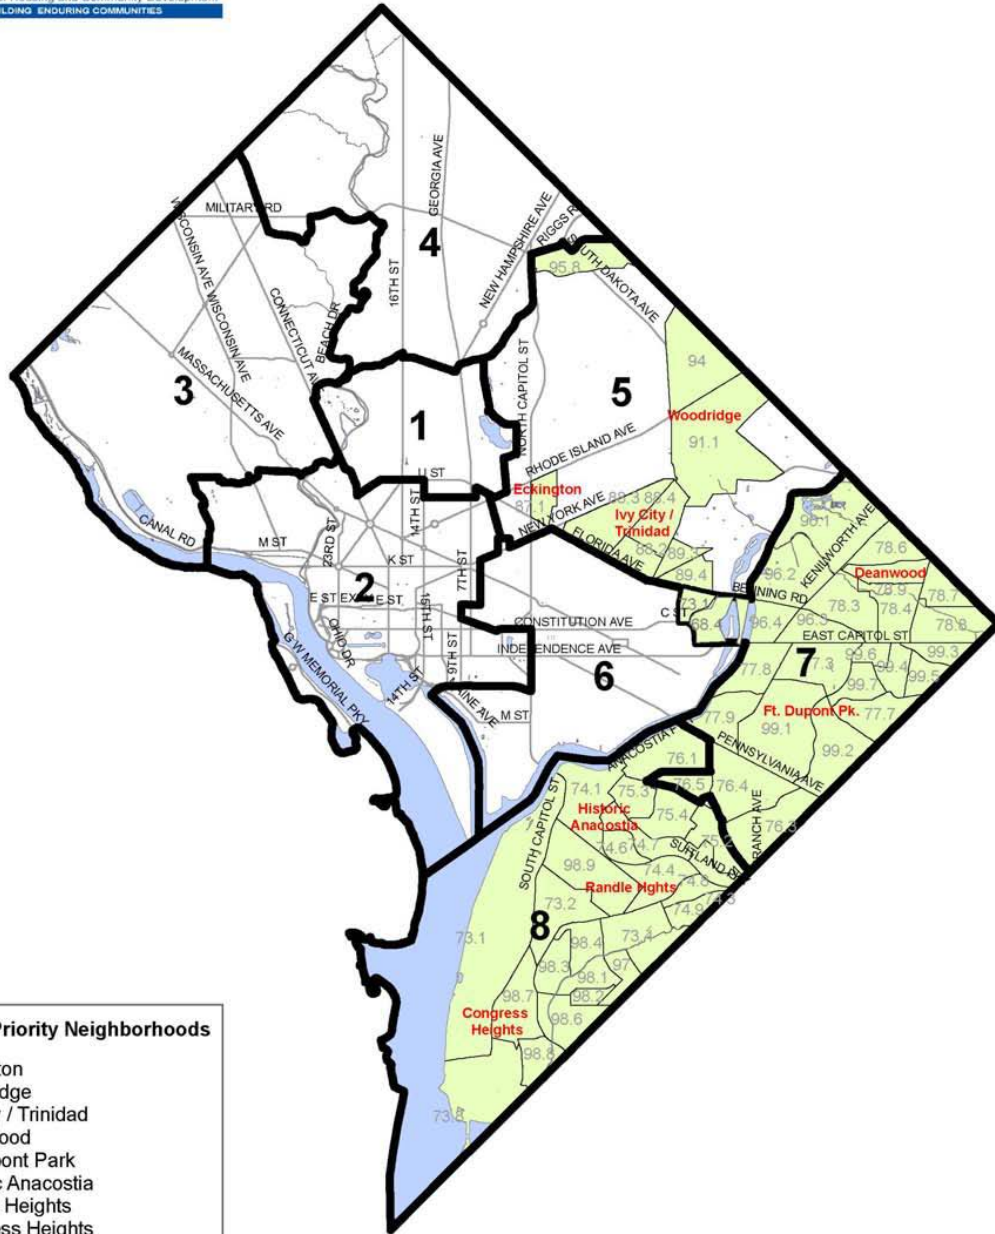

Department of Housing and Community Development

NSP 3 Target Areas by Census Tract

- High Priority Neighborhoods**
- Eckington
 - Woodridge
 - Ivy City / Trinidad
 - Deanwood
 - Ft. Dupont Park
 - Historic Anacostia
 - Randle Heights
 - Congress Heights